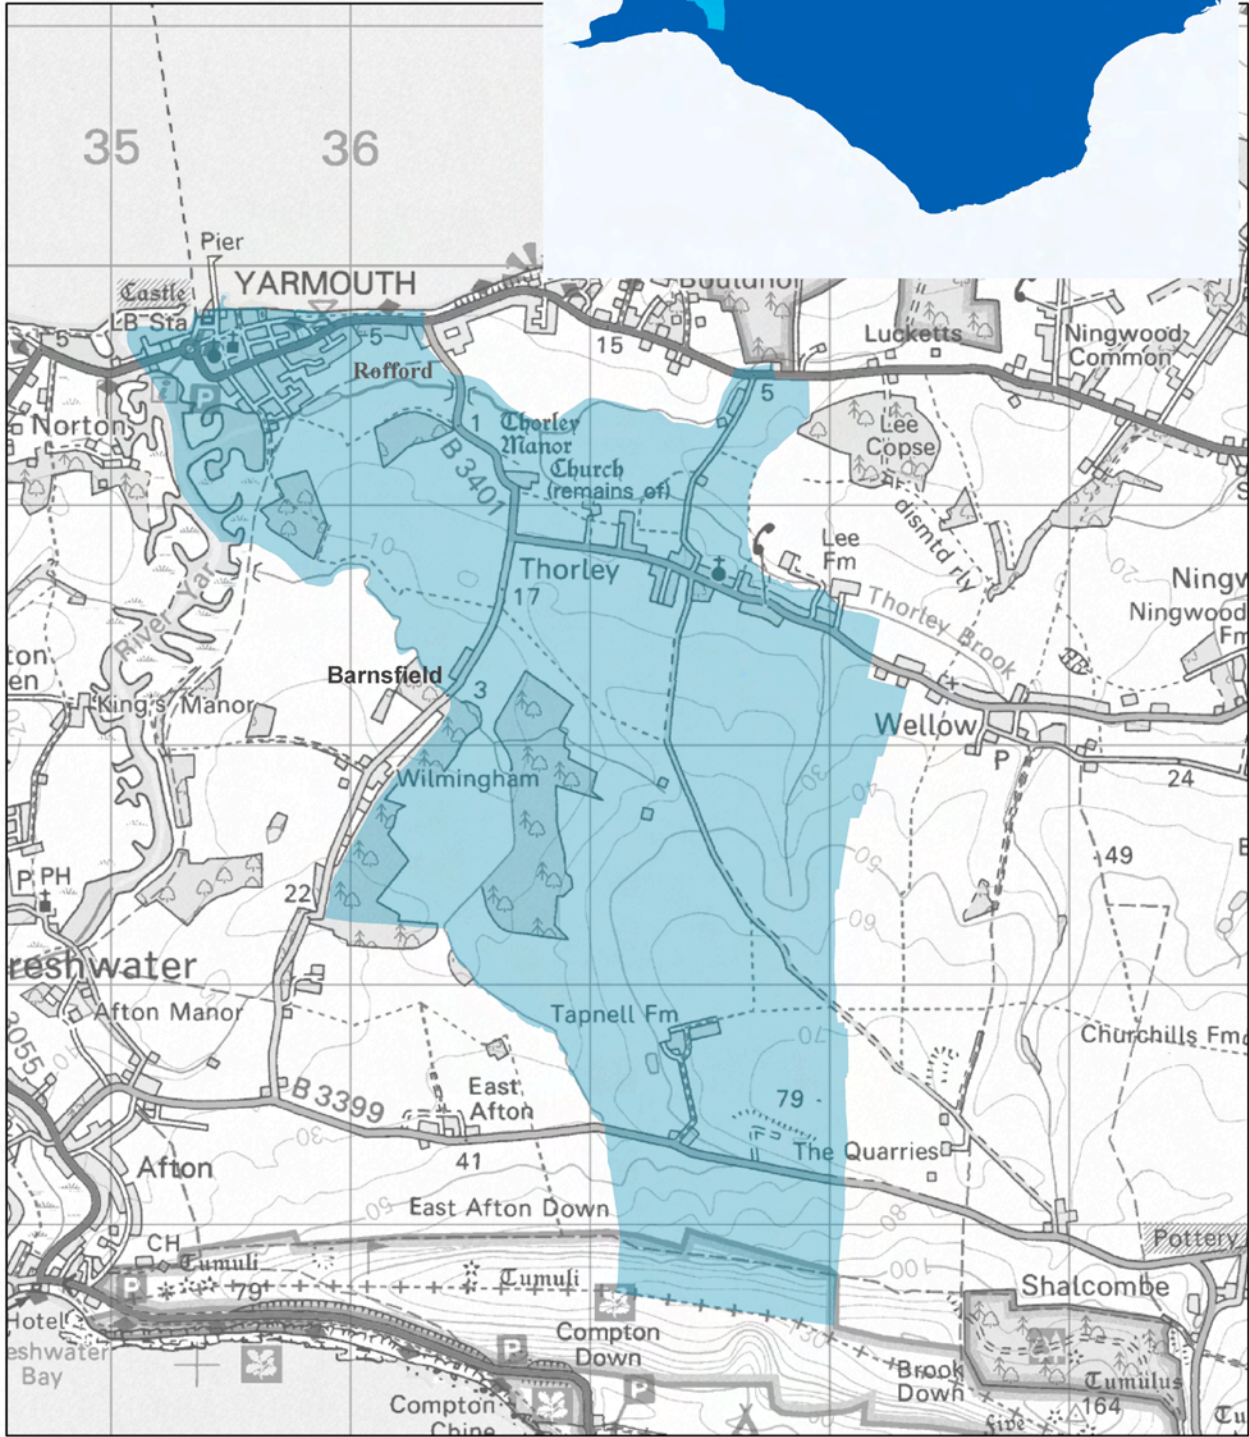

Yarmouth and Thorley Community Plan Area

This map is based on Ordnance Survey material on behalf of the controller of Her Majesty's Stationery Office - Crown copyright. Unauthorised reproduction infringes Crown copyright and may lead to prosecution or civil proceedings. 100019229 2009